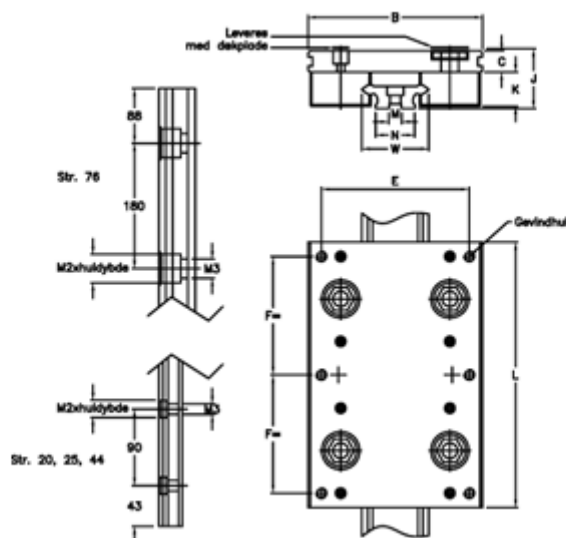

Article number: 056512021796

Description: Hepco Simple Select 20 2-1796

Measures

B = 64	M = 5x2
C = 10.0	M1 = 4.5
E = 50	M2 = 8x4,1
F = 44	N = 12.4
G = 6xM5	Size = 20
J = 24.95	W = 20
K = 14.0	
L = 100	